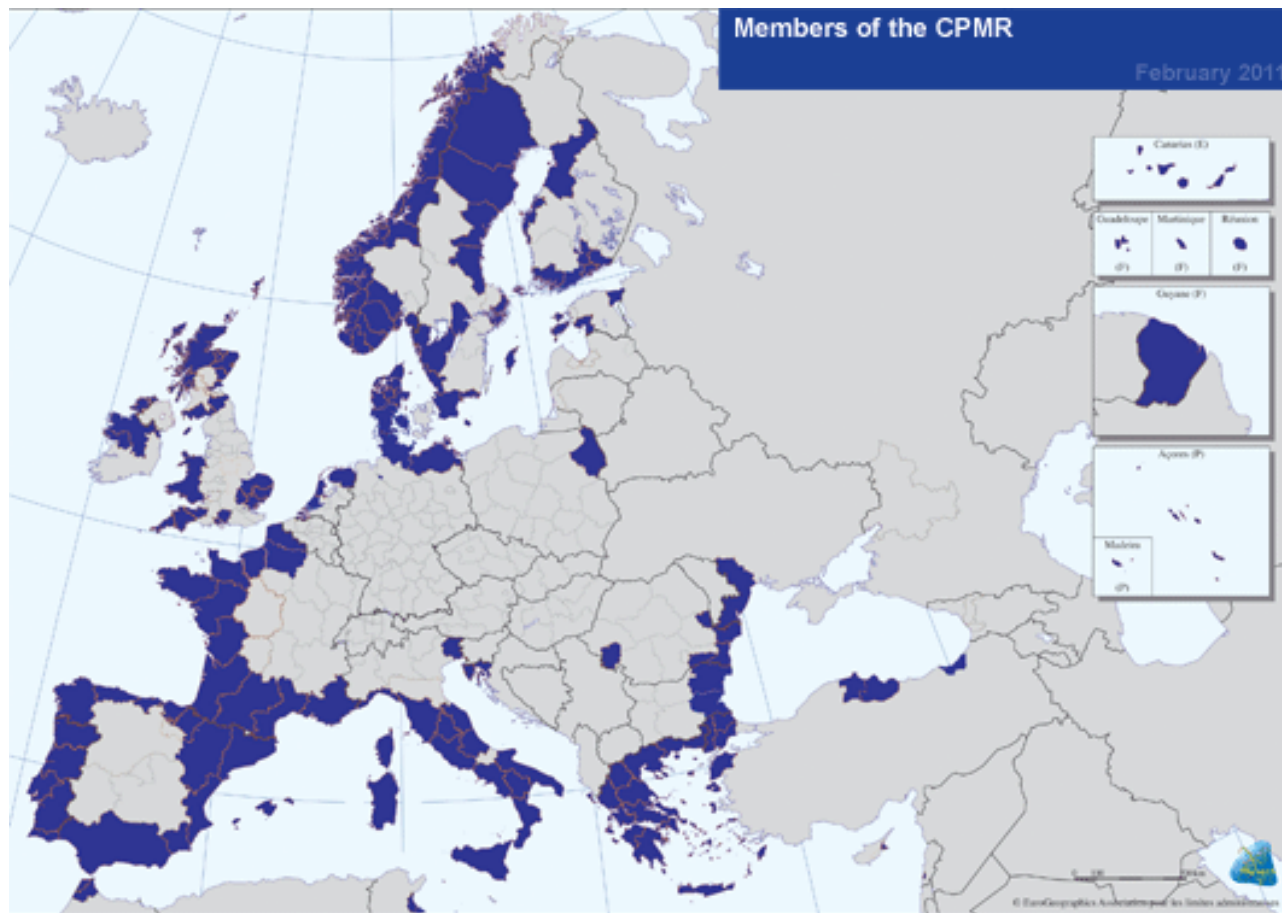

CPMR, NOT JUST A LOBBY, BUT A THINK TANK FOR EUROPE

Conference of Peripheral Maritime Regions (CPMR)

- A think tank and a lobby for European Regions
- Independent of EU institutions
- Main focus on Maritime, Energy and Transport Issues, Cohesion Policy, European Governance and Development

SET UP IN 1973 ON THE BASIS OF A THREE FOLD OBSERVATION

- Need for greater involvement of the Regions in European integration
- Disparities in competitiveness between the central part of Europe and its peripheries
- Insufficient enhancement of Europe's maritime interfaces

MEMBERS

- 161 Regions
- 28 EU member and non-member States
- 200 million inhabitants
- 6 Geographical Commissions

A COMMON ORGANISATION AND 6 GEOGRAPHICAL COMMISSIONS

Islands
Commission

North Sea
Commission

Baltic Sea Commission

Baltic Sea Commission is organising 26 regions in seven countries around the Baltic Sea, including Nordland in Norway

- FINLAND [Helsinki-Uusimaa](#), [Kymenlaakso](#), [Päijät-Häme](#),
 - [Oulu Region](#), [Ostrobothnia](#), [South-West Finland](#), [Åland](#)
 - SWEDEN, [Stockholm](#), [Blekinge](#), [Gotland](#), [Gävleborg](#), [Norrbottnen](#),
 - [Skåne](#), [Västerbotten](#), [Västra Götaland](#), [Västernorrland](#), [Örebro](#)
 - GERMANY [Mecklenburg-Vorpommern](#)
 - ESTONIA [Hiiumaa/Dagö](#), [Saaremaa/Ösel](#), [Pärnumaa](#), [IdaVirumaa](#)
 - POLAND [Podlaskie](#)
 - NORWAY [Nordland](#)
 - DENMARK [Central Denmark](#), [Southern Denmark](#)
- 